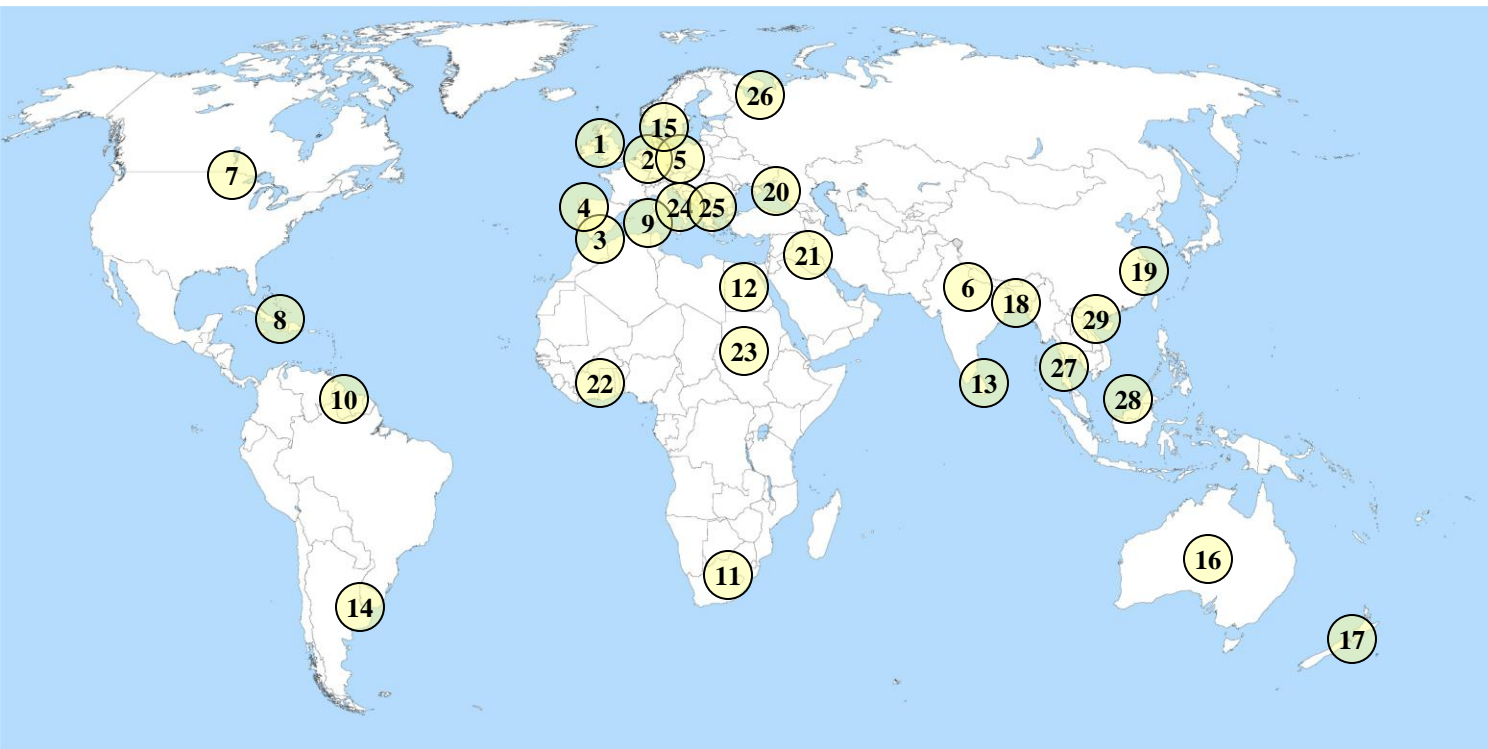

Annex A: The Rifles Family Tree

2007
The Rifles

The Rifles Family Tree

Annex B: The Timeline Map

1: Britain and Ireland

1689, 1690, 1746, 1831, 1919-1921, 1969-2005

2: Flanders and the Netherlands

1706, 1746, 1793-1795, 1799, 1809, 1815, 1914-1918, 1939-1945

3: Gibraltar

1704-1705, 1727, 1779-1783

4: Portugal and Spain

1705-1709, 1719, 1808-1814

5: Germany

1743, 1759, 1939-1945

7: North America

1754-1763, 1775-1783, 1812-1815, 1837, 1870,

12: Egypt

1798-1801, 1882-1885, 1915-1918, 1939-1945

13: Ceylon

1803-1807

14: Uruguay and Argentina

1807

6: India and Afghanistan

1756-1757, 1783-1793, 1814-1816, 1839-1842, 1842-1843, 1843-1846, 1848-1849, 1857-1858, 1878-1880, 1895, 1897, 1897-1898, 1914-1917, 1919, 1921, 2006-

23: Sudan

1885, 1898

24: Italy

1917-1918, 1939-1945

25: The Balkans

1915-1918, 1992-2007, 1999-2009

26: Archangel

1918-1919