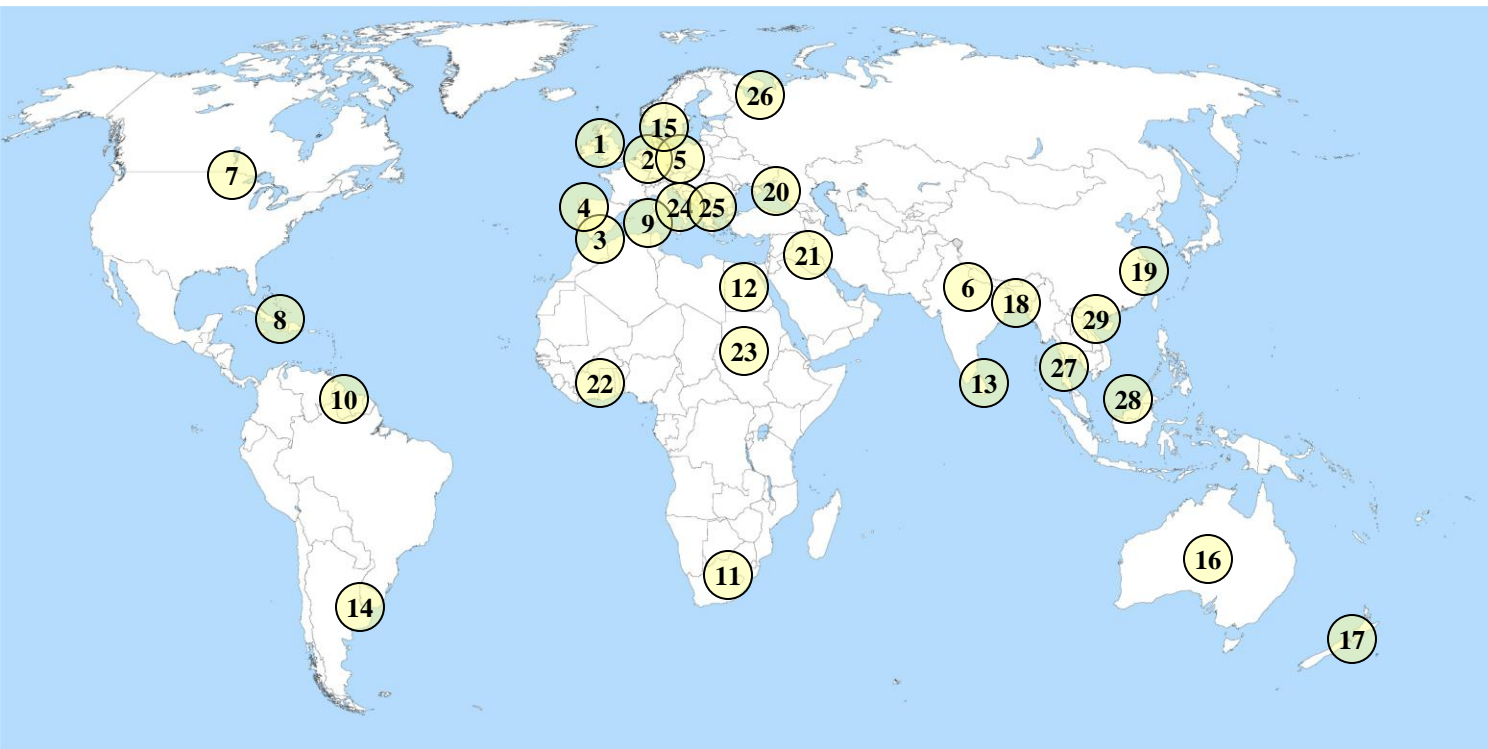

Annex A: The Rifles Family Tree

The Rifles Family Tree

Annex B: The Timeline Map

1: Britain and Ireland

1689, 1690, 1746, 1831, 1919-1921, 1969-2005

2: Flanders and the Netherlands

1706, 1746, 1793-1795, 1799, 1809, 1815, 1914-1918, 1939-1945

3: Gibraltar

1704-1705, 1727, 1779-1783

4: Portugal and Spain

1705-1709, 1719, 1808-1814

5: Germany

1743, 1759, 1939-1945

7: North America

1754-1763, 1775-1783, 1812-1815, 1837, 1870,

12: Egypt

1798-1801, 1882-1885, 1915-1918, 1939-1945

13: Ceylon

1803-1807

14: Uruguay and Argentina

1807

6: India and Afghanistan

1756-1757, 1783-1793, 1814-1816, 1839-1842, 1842-1843, 1843-1846, 1848-1849, 1857-1858, 1878-1880, 1895, 1897, 1897-1898, 1914-1917, 1919, 1921, 2006-

23: Sudan

1885, 1898

24: Italy

1917-1918, 1939-1945

25: The Balkans

1915-1918, 1992-2007, 1999-2009

26: Archangel

1918-1919